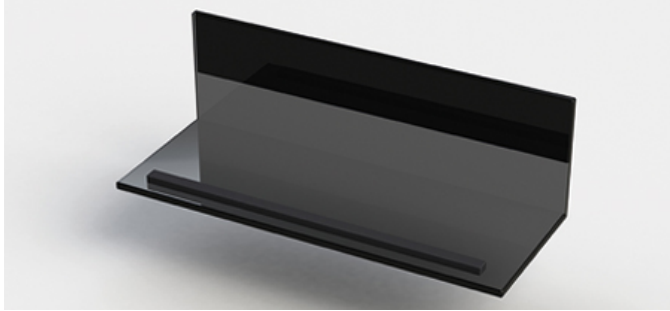

K SHELF

G K SHELF

METAL

GLASS

Finish

Black

IP20

- dedicated accessories for K PANEL
- easy to install

K SHELF

27600160300		K METAL SHELF	L 300mm	W 94mm	G 2kg
27600170300		K GLASS SHELF	L 300mm	W 94mm	G 1kg