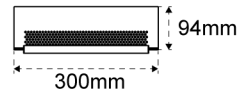

K SHELF

G K SHELF

METAL

GLASS

Finish

Black

IP20

- dedicated accessories for K PANEL
- easy to install

K SHELF

27600160300		K METAL SHELF	L 300mm	W 94mm	G 2kg
27600170300		K GLASS SHELF	L 300mm	W 94mm	G 1kg