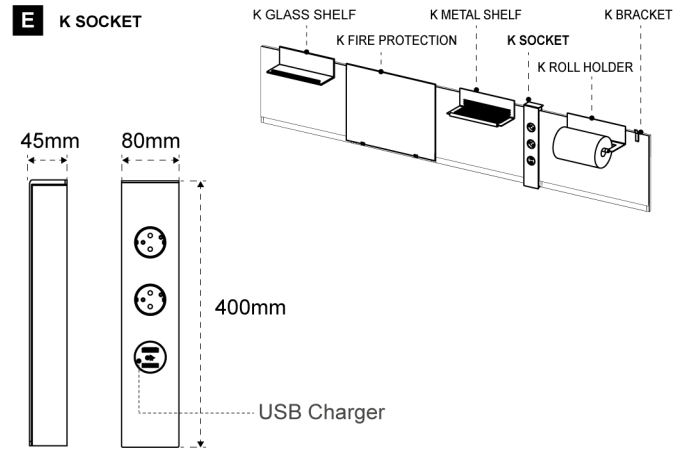

Finish

Black