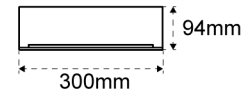

GLASS

Finish

Black

IP20

- dedicated accessories for K PANEL
- easy to install

K SHELF

27600160300		K METAL SHELF	L 300mm	W 94mm	G 2kg
27600170300		K GLASS SHELF	L 300mm	W 94mm	G 1kg