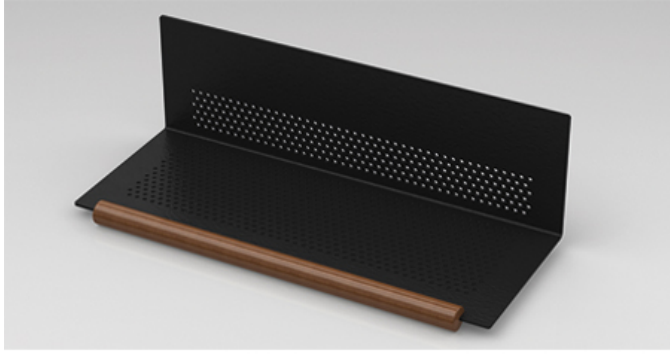

K SHELF

G K SHELF

METAL

GLASS

Finish

Black

IP20

- dedicated accessories for K PANEL
- easy to install

K SHELF

27600160300		K METAL SHELF	L 300mm	W 94mm	G 2kg
27600170300		K GLASS SHELF	L 300mm	W 94mm	G 1kg