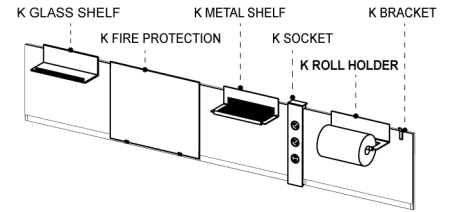

I K ROLL HOLDER

Finish

03
Black

IP20

- dedicated accessories for K PANEL
- easy to install

K ROLL HOLDER

27600180300

K ROLL HOLDER

L 320mm W 90mm I