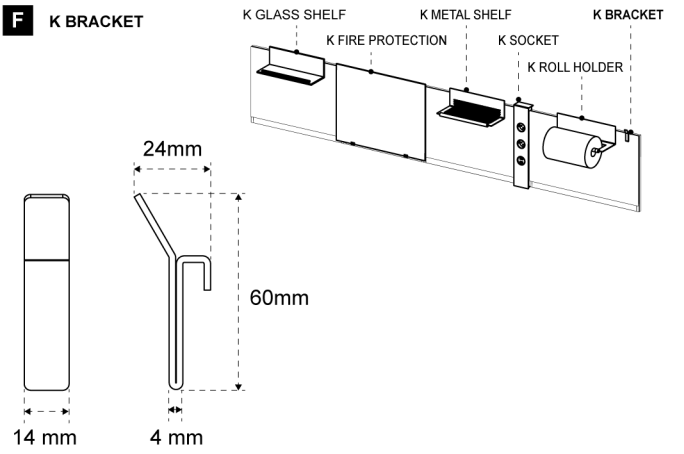

K BRACKET

F K BRACKET

Finish

03
Black

IP20

- dedicated accessories for K PANEL
- easy to install

K BRACKET

27600150300

K BRACKET L 14mm W 24mm F 0.7kg