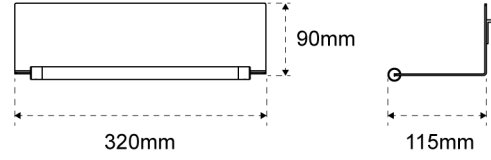

I K ROLL HOLDER

Finish

03
Black

IP20

- dedicated accessories for K PANEL
- easy to install

K ROLL HOLDER

27600180300

K ROLL HOLDER

L 320mm W 90mm I