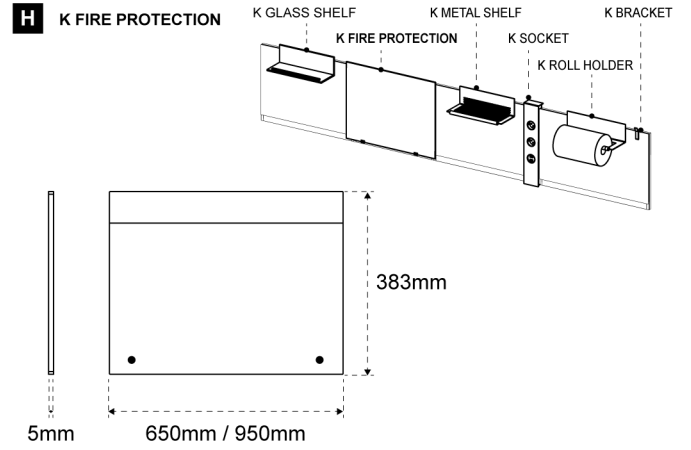

K FIRE PROTECTION

Finish

IP20

- dedicated accessories for K PANEL
- easy to install

K FIRE PROTECTION

27600190302		K FIRE PROTECTION	L 383mm	W 650mm	H
27600200302		K FIRE PROTECTION	L 383mm	W 950mm	H