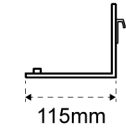

GLASS

Finish

Black

IP20

- dedicated accessories for K PANEL
- easy to install

K SHELF

27600160300		K METAL SHELF	L 300mm	W 94mm	G 2kg
27600170300		K GLASS SHELF	L 300mm	W 94mm	G 1kg