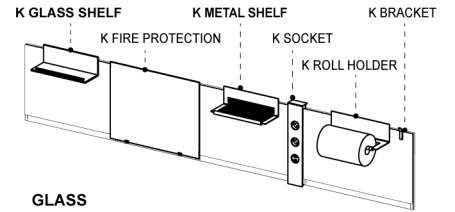

G K SHELF

METAL

GLASS

Finish

Black

IP20

- dedicated accessories for K PANEL
- easy to install

K SHELF

27600160300		K METAL SHELF	L 300mm	W 94mm	G 2kg
27600170300		K GLASS SHELF	L 300mm	W 94mm	G 1kg